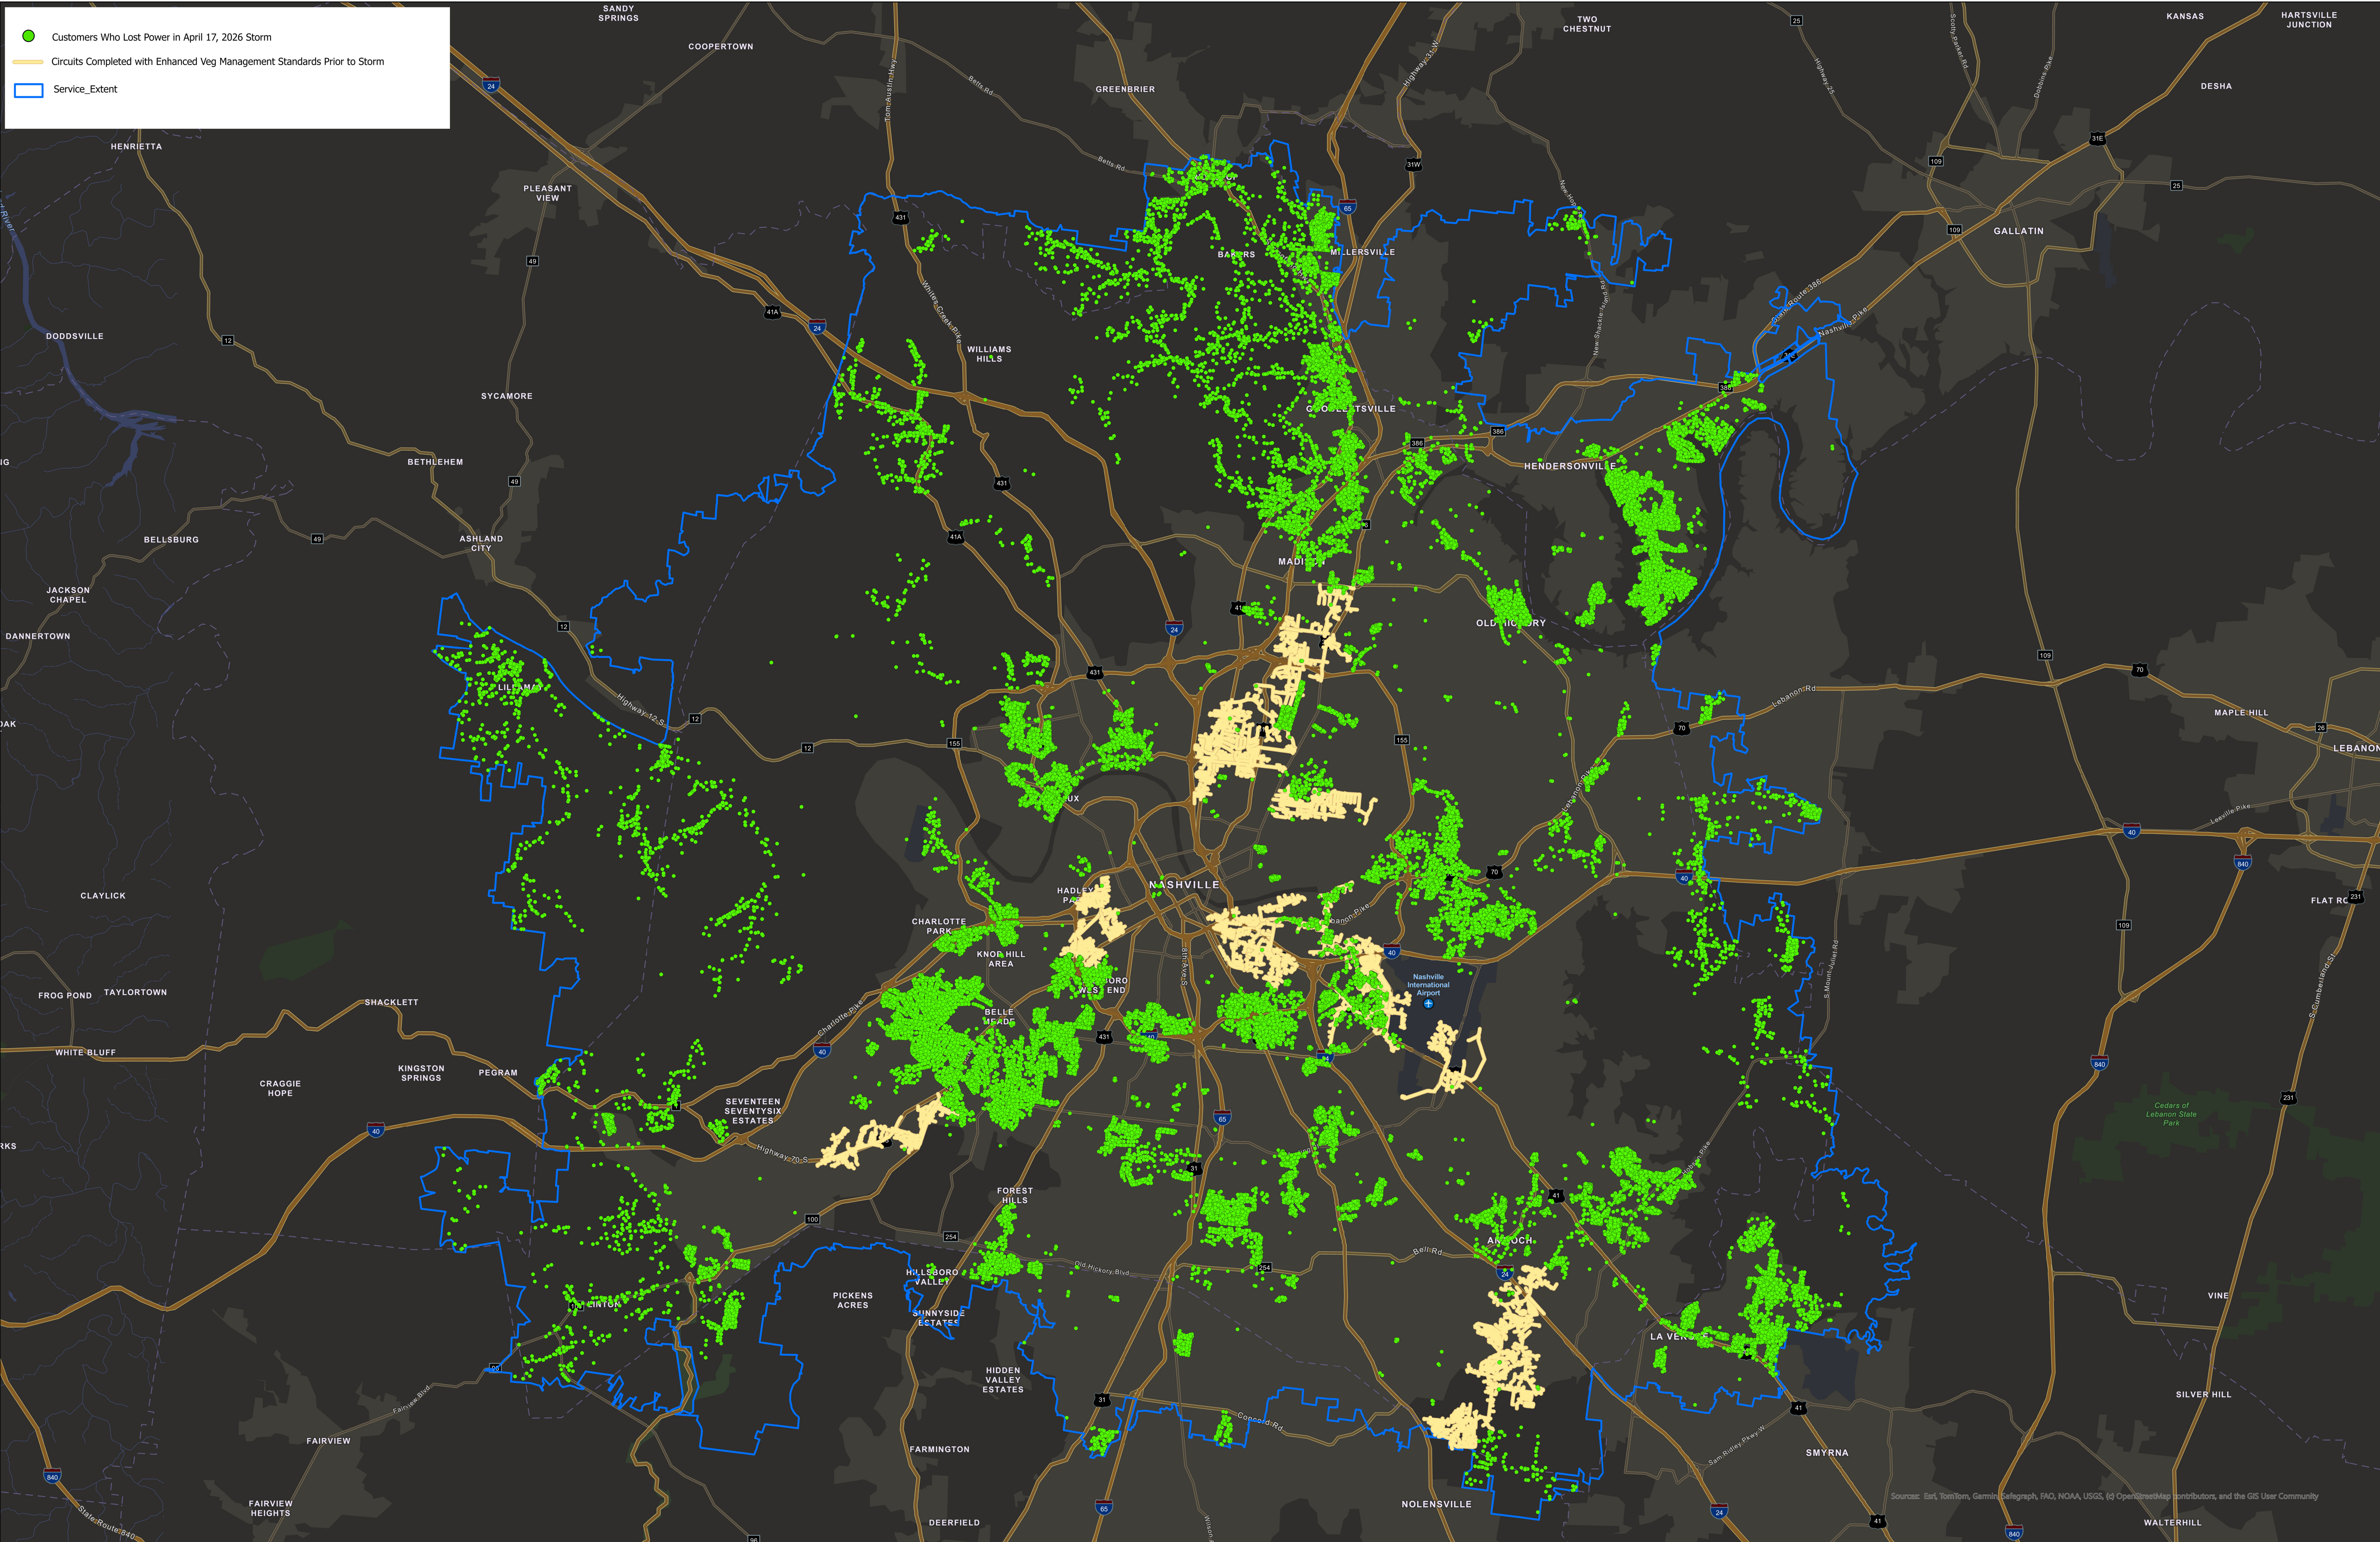

- Customers Who Lost Power in April 17, 2026 Storm
- Circuits Completed with Enhanced Veg Management Standards Prior to Storm
- Service_Extent